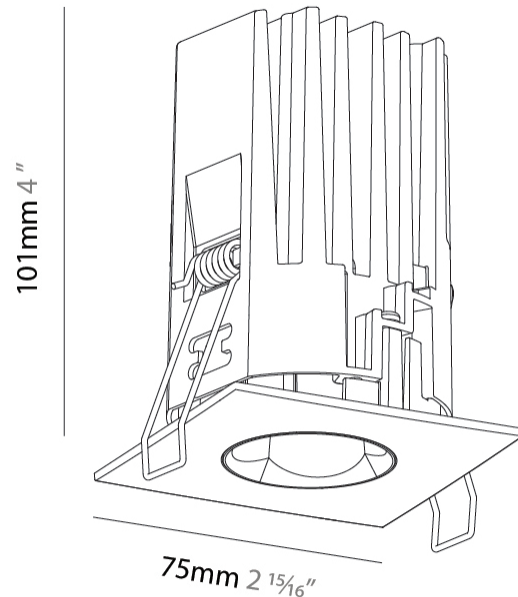

PHYSICAL

Aperture Sizes - Downlights: 1"
Shape: Square
Length (mm): 75
Length (in): 2 ¹⁵/₁₆
Width (mm): 75
Width (in): 2 ¹⁵/₁₆
Height (mm): 101
Height (in): 4
Ceiling Thickness (mm): 1 - 25
Ceiling Thickness (in): 1/16 - 1 3/16
Min. Recessing Depth (mm): 104
Min. Recessing Depth (in): 4 ¹/₈
Weight (kg): 0.354
Diffuser: Lens Pack - No Lens / Opal / Linear Spread Lens / Honeycomb / Spread Lens
Fixture Finish: SSR / BKV / CWI / CRY / HAB / UFT / ITA / RUA / FTG / MYG / LOD / PUS / FRO / FUP / KIA / POP / BLS / SPG / MEY / GOH / CHC / COM / ABZ / JAG / OBR / MOS / ROR
Fixture Material: Aluminum Die Cast
Cut-out Measurements: D. 68mm / 2 11/16"

ELECTRICAL

Lamp Type: LED (Zhaga Standard)
Input Wattage (W): 23.5
Total Output Wattage (W): 21.9
Dimming: Tri-Mode (Non-Dimming and Phase Dimming (120Vac only) and 0-10V Dimming)
Driver Included: No
Driver Location: Recessed Housing
Driver Type: Constant Current - Universal
Driver Class: Class 2
Input Voltage (V): 120 - 277
Constant Current (MA): 600

LED

Number of LEDs: 1
Color Temperature (°K): 2700 / 3000 / 3500 / 4000
Max. Delivered Lumen (lm): 2055 / 2128 / 2228 / 2248
Nominal Lumen (lm): 2341 / 2424 / 2537 / 2561
CRI: >90 CRI
Lamp Life (hrs): 50000

OPTICAL

Beam Angle: 50

RATINGS AND CERTIFICATIONS

Certified By: Certified for North American Standards
IP rating: IP20