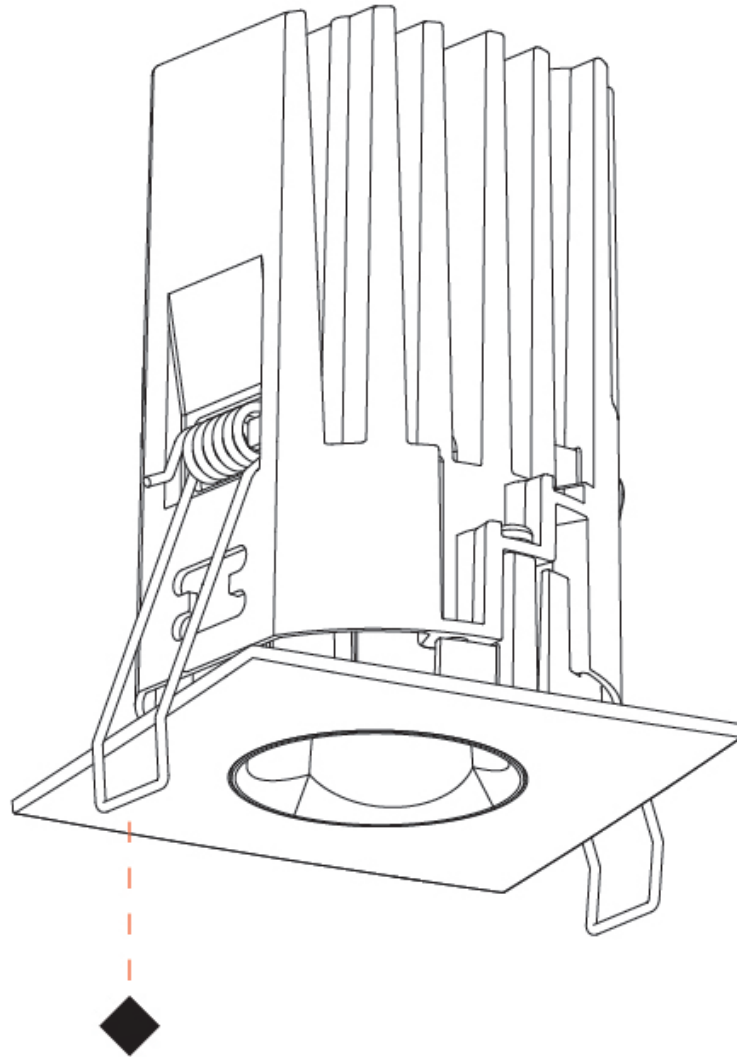

OIKO PRO SQUARE FIXED RECESSED

A35959-

PROJECT _____

TYPE _____

SPECIFIER _____

QUANTITY _____

DATE _____