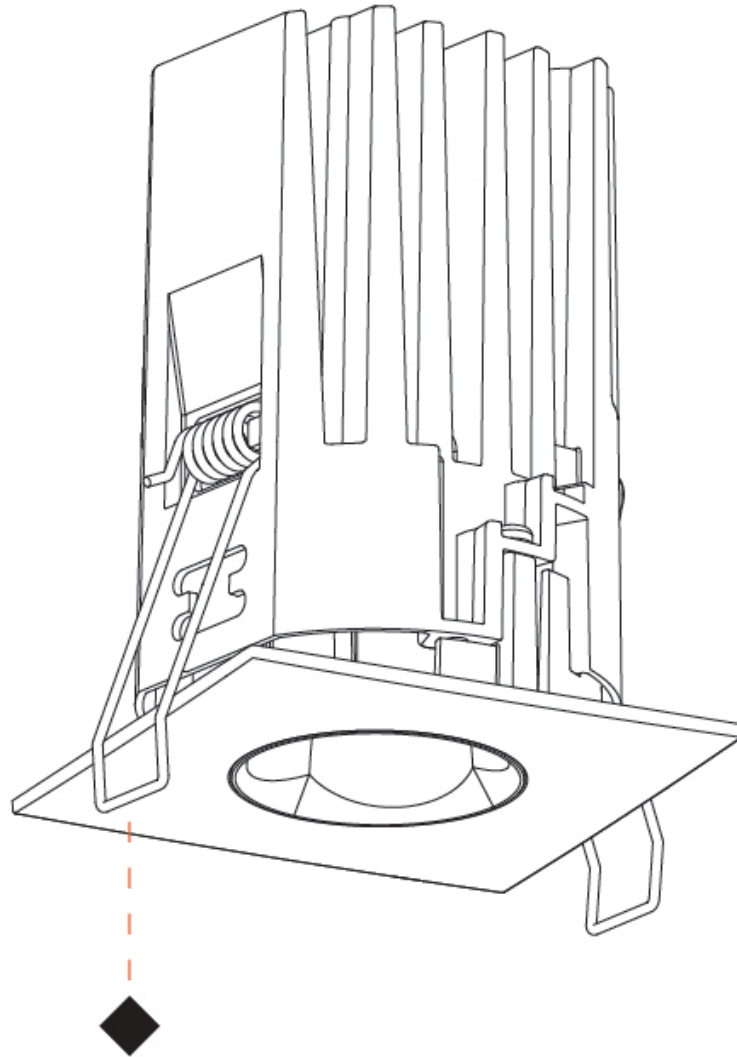

OPTICAL

Beam Angle: 50

RATINGS AND CERTIFICATIONS

Certified By: Certified for North American Standards
 IP rating: IP20

OIKO PRO SQUARE FIXED RECESSED

A35959-

PROJECT	_____
TYPE	_____
SPECIFIER	_____
QUANTITY	_____
DATE	_____