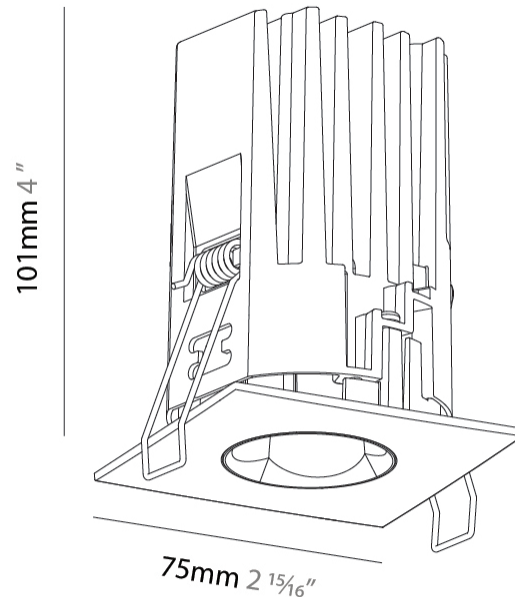

PHYSICAL

Aperture Sizes - Downlights: 1"
Shape: Square
Length (mm): 75
Length (in): 2 ¹⁵/₁₆
Width (mm): 75
Width (in): 2 ¹⁵/₁₆
Height (mm): 101
Height (in): 4
Ceiling Thickness (mm): 1 - 25
Ceiling Thickness (in): 1/16 - 1 3/16
Min. Recessing Depth (mm): 104
Min. Recessing Depth (in): 4 ¹/₆
Weight (kg): 0.354
Diffuser: Lens Pack - No Lens / Opal / Linear Spread Lens / Honeycomb / Spread Lens
Fixture Finish: SSR / BKV / CWI / CRY / HAB / UFT / ITA / RUA / FTG / MYG / LOD / PUS / FRO / FUP / KIA / POP / BLS / SPG / MEY / GOH / CHC / COM / ABZ / JAG / OBR / MOS / ROR
Fixture Material: Aluminum Die Cast
Cut-out Measurements: D. 68mm / 2 11/16"

ELECTRICAL

Lamp Type: LED (Zhaga Standard)
Input Wattage (W): 23.5
Total Output Wattage (W): 21.9
Dimming: Tri-Mode (Non-Dimming and Phase Dimming (120Vac only) and 0-10V Dimming)
Driver Included: No
Driver Location: Recessed Housing
Driver Type: Constant Current - Universal
Driver Class: Class 2
Input Voltage (V): 120 - 277
Constant Current (MA): 600

LED

Number of LEDs: 1
Color Temperature (°K): 2700 / 3000 / 3500 / 4000
Max. Delivered Lumen (lm): 2055 / 2128 / 2228 / 2248
Nominal Lumen (lm): 2341 / 2424 / 2537 / 2561
CRI: >90 CRI
Lamp Life (hrs): 50000

OPTICAL

Beam Angle: 50

RATINGS AND CERTIFICATIONS

Certified By: Certified for North American Standards
IP rating: IP20